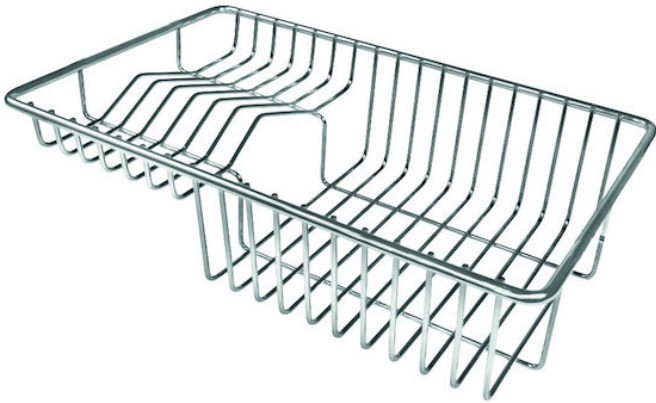

## Stainless steel plate rack

Accessories e Complements

Code: 8100 304

### DETAILS

Sink accessories

Plate rack

Dimensions

21,4x33,1 cm